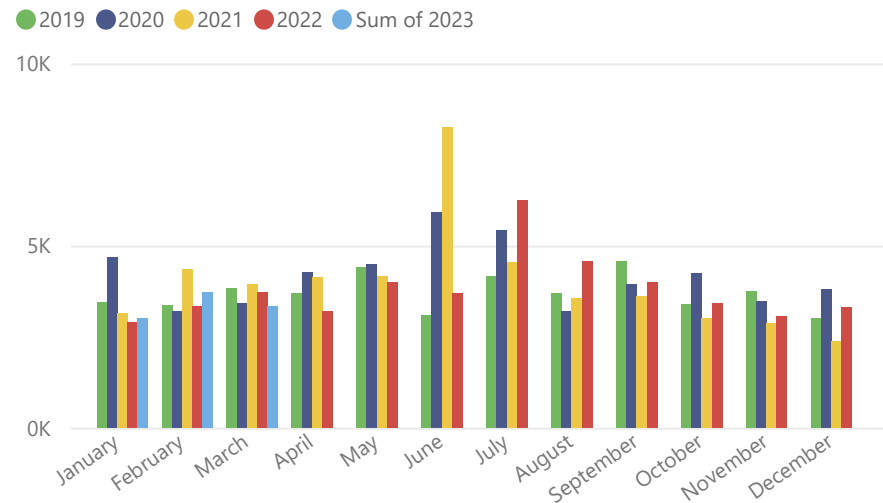

1. Car Parking Income

2. Licensing Income 2022/23

3. Golf Income

4. Energy Consumption at the Warren kWh

5. Waste Disposal Costs by Month

6. Fly Tips Rolling Year

Tenancies and Wayleaves

Football income

7. Current Staff Vacancies

8. Volunteer Hours

Prosecutions

9. Current Lodge Occupancy

10. Building Visitor Numbers

11. Outstanding Tree Works

12. Grazing Days by Year

13. NE SSSI Condition