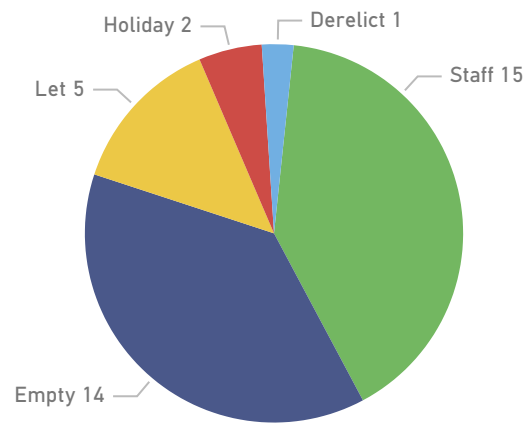

7. Current Staff Vacancies

8. Volunteer Hours

Prosecutions

9. Current Lodge Occupancy

10. Building Visitor Numbers

11. Outstanding Tree Works

12. Grazing Days by Year

13. NE SSSI Condition