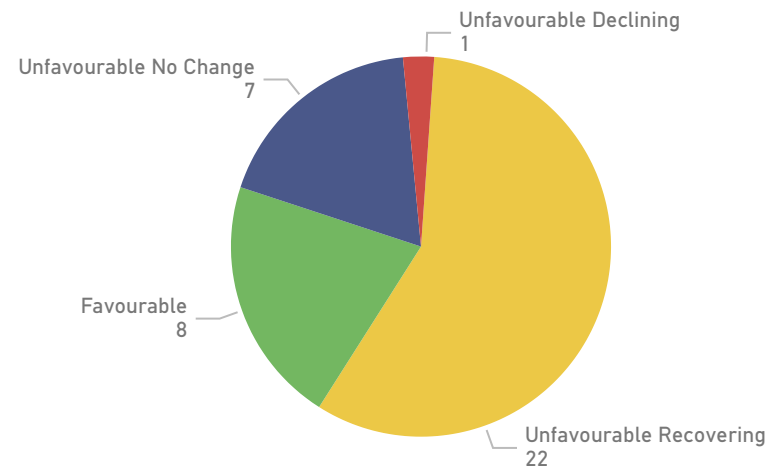

7. Current Staff Vacancies

8. Volunteer Hours

Prosecutions

9. Current Lodge Occupancy

10. Building Visitor Numbers

11. Outstanding Tree Works

12. Grazing Days by Year

13. NE SSSI Condition