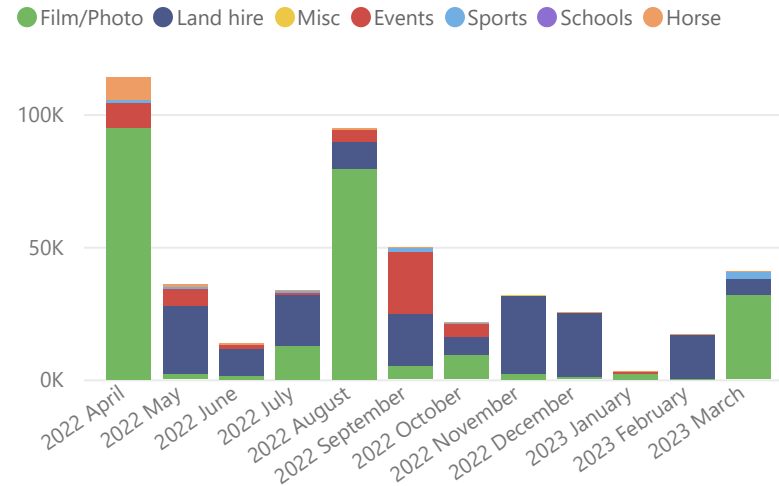

1. Car Parking Income

2. Licensing Income 2022/23

3. Golf Income

4. Energy Consumption at the Warren kWh

5. Waste Disposal Costs by Month

6. Fly Tips Rolling Year

Tenancies and Wayleaves

Football income

7. Current Staff Vacancies

8. Volunteer Hours

Prosecutions

9. Current Lodge Occupancy

10. Building Visitor Numbers

11. Outstanding Tree Works

12. Grazing Days by Year

13. NE SSSI Condition