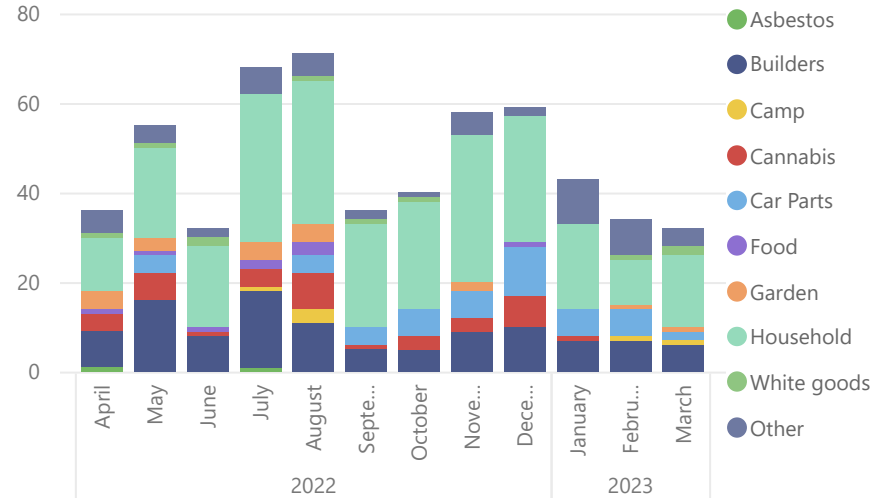

1. Car Parking Income

2. Licensing Income 2022/23

3. Golf Income

4. Energy Consumption at the Warren kWh

5. Waste Disposal Costs by Month

6. Fly Tips Rolling Year

Tenancies and Wayleaves

Football income

7. Current Staff Vacancies

8. Volunteer Hours

Prosecutions

9. Current Lodge Occupancy

10. Building Visitor Numbers

11. Outstanding Tree Works

12. Grazing Days by Year

13. NE SSSI Condition