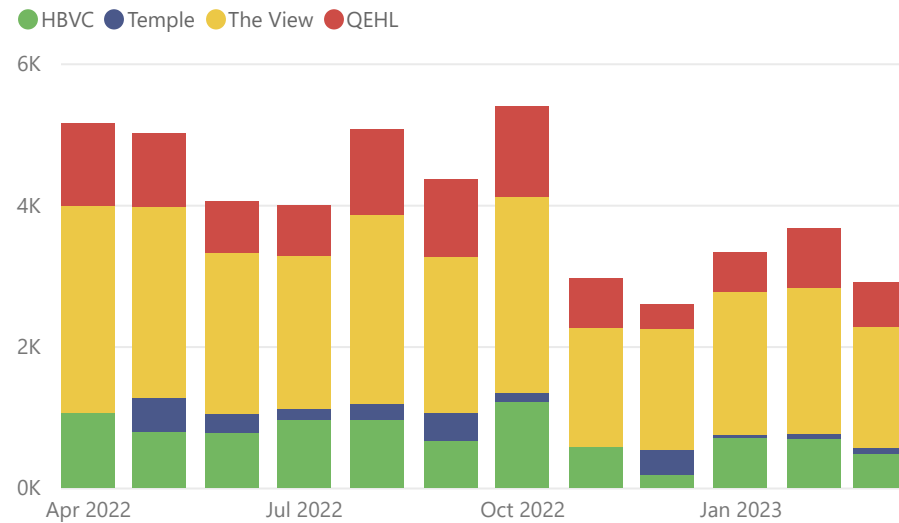

7. Current Staff Vacancies

8. Volunteer Hours

Prosecutions

9. Current Lodge Occupancy

10. Building Visitor Numbers

11. Outstanding Tree Works

12. Grazing Days by Year

13. NE SSSI Condition