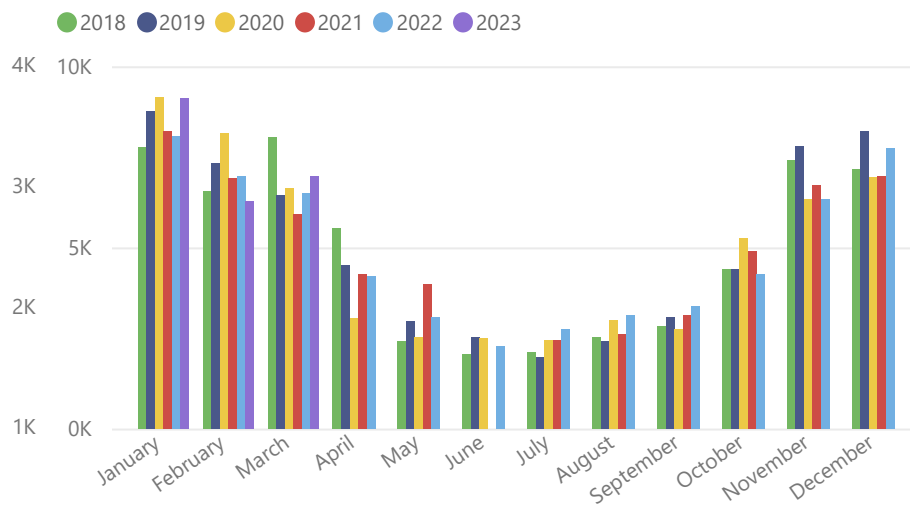

1. Car Parking Income

2. Licensing Income 2022/23

3. Golf Income

4. Energy Consumption at the Warren kWh

5. Waste Disposal Costs by Month

6. Fly Tips Rolling Year

Tenancies and Wayleaves

Football income

7. Current Staff Vacancies

8. Volunteer Hours

Prosecutions

9. Current Lodge Occupancy

10. Building Visitor Numbers

11. Outstanding Tree Works

12. Grazing Days by Year

13. NE SSSI Condition