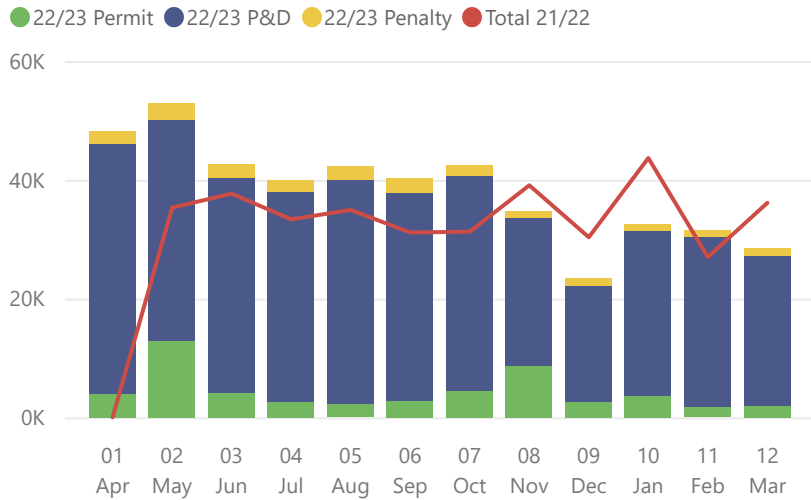

1. Car Parking Income

2. Licensing Income 2022/23

3. Golf Income

4. Energy Consumption at the Warren kWh

5. Waste Disposal Costs by Month

6. Fly Tips Rolling Year

Tenancies and Wayleaves

Football income

7. Current Staff Vacancies

8. Volunteer Hours

Prosecutions

9. Current Lodge Occupancy

10. Building Visitor Numbers

11. Outstanding Tree Works

12. Grazing Days by Year

13. NE SSSI Condition